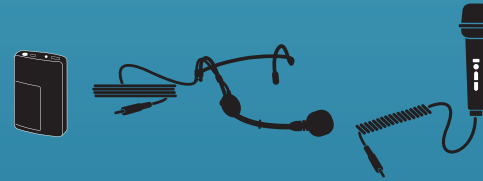

# PRO SYSTEM 1

(AC/DC POWERED)

AN-MINIU2, RC-30, Soft Case,  
1 wired and 1 wireless microphone

AN-MINIU2

**473100**  
Handheld Mic WH-LINK  
& Handheld Wired Mic 50  
"LITE-DP-H"

**473150**  
Beltpack WB-LINK &  
Headband Mic HBM-LINK  
& Handheld Wired Mic 50