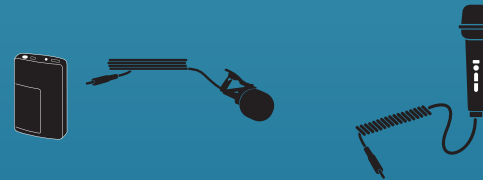

473160
Beltpack WB-LINK & Lapel Mic
LM-LINK & Handheld Wired Mic 50